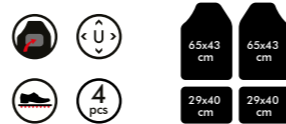

ARROW

CARPET CAR MATS TAPPETINI AUTO MOQUETTE