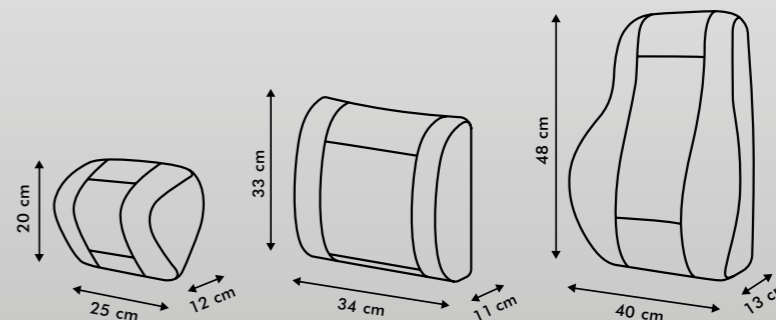

NECK SUPPORT  
SUPPORTO COLLO

WAIST SUPPORT  
SUPPORTO VITA

LUMBAR SUPPORT  
SUPPORTO LOMBARE

MEMORY FOAM  
TECHNOLOGY

SEAT SUPPORTS  
SUPPORTI SEDILE

COMFORT CORSA

NSCCBR  
BLACK / RED, YELLOW MOMO LOGO  
NERO / ROSSO, LOGO MOMO GIALLO