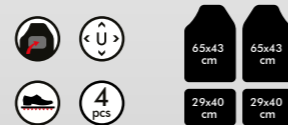

ARROW

CARPET CAR MATS TAPPETINI AUTO MOQUETTE

- CM015BY
  BLACK, YELLOW MOMO LOGO
  NERO, LOGO MOMO GIALLO
- CM015BW
  BLACK, WHITE MOMO LOGO
  NERO, LOGO MOMO BIANCO

HIGH QUALITY CARPET, YELLOW OR WHITE MOMO LOGO IN PVC, DRIVER'S SIDE PVC HEEL PAD, NON-SLIP BASE, 2 DIFFERENT COLOR.
MOQUETTE DI ALTA QUALITÀ, LOGO MOMO GIALLO O BIANCO IN PVC, BATTITACCO IN PVC LATO GUIDA, FONDO ANTISCIVOLO, 2 VARIANTI COLORE.

PREFORMED CAR MATS TAPPETINI AUTO PREFORMATO

INNOVATIVE PVC TRAY-SHAPED CAR MAT, DESIGNED TO PROTECT THE CAR INTERIOR WITH STYLE. ITS SPECIFIC FORM FACTOR KEEPS SNOW, MUD AND WATER AWAY FROM THE CARPET. AVAILABLE IN ONE UNIVERSAL SIZE AND SOLD INDIVIDUALLY.
INNOVATIVO TAPPETINO IN PVC PREFORMATO, LA SUA PARTICOLARE FORMA IMPEDISCE CHE NEVE, FANGO E ACQUA VENGANO A CONTATTO CON LA MOQUETTE. DISPONIBILE IN UN'UNICA MISURA UNIVERSALE E VENDUTO SINGOLARMENTE.

DRIVE

FUN

- CM4FUBY
  BLACK-YELLOW, YELLOW MOMO LOGO
  NERO-GIALLO, LOGO MOMO GIALLO
- CM4FUBR
  BLACK-RED, YELLOW MOMO LOGO
  NERO-ROSSO, LOGO MOMO GIALLO
- CM4FUBG
  BLACK-GREY, YELLOW MOMO LOGO
  NERO-GRIGIO, LOGO MOMO GIALLO

HIGH QUALITY CARPET, PVC YELLOW MOMO LOGO IN PVC, DRIVER'S SIDE PVC HEEL PAD, NON-SLIP BASE, AVAILABLE IN 3 COLOR VARIANTS.
MOQUETTE DI ALTA QUALITÀ, LOGO MOMO GIALLO IN PVC, BATTITACCO IN PVC LATO GUIDA, FONDO ANTISCIVOLO, DISPONIBILE IN 3 VARIANTI COLORE.

SS SIZE: 3MDBSS
BLACK CARBON LOOK
CARBONIO NERO

49x45 cm

MOMO LIGHT TUNING COLLECTION 2024